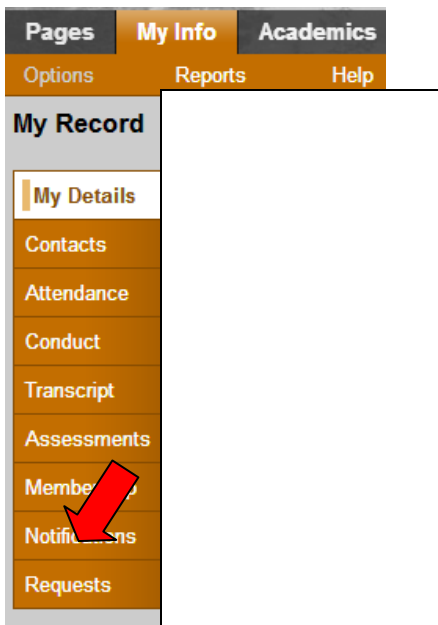

# How to View your Child's Daily Attendance

1. Log into Aspen at <http://aspen.quincypublicschools.com/aspen/logon.do>
2. Click on the My Info tab at the top of the page

3. Click on the Requests tab on the side of the Page.